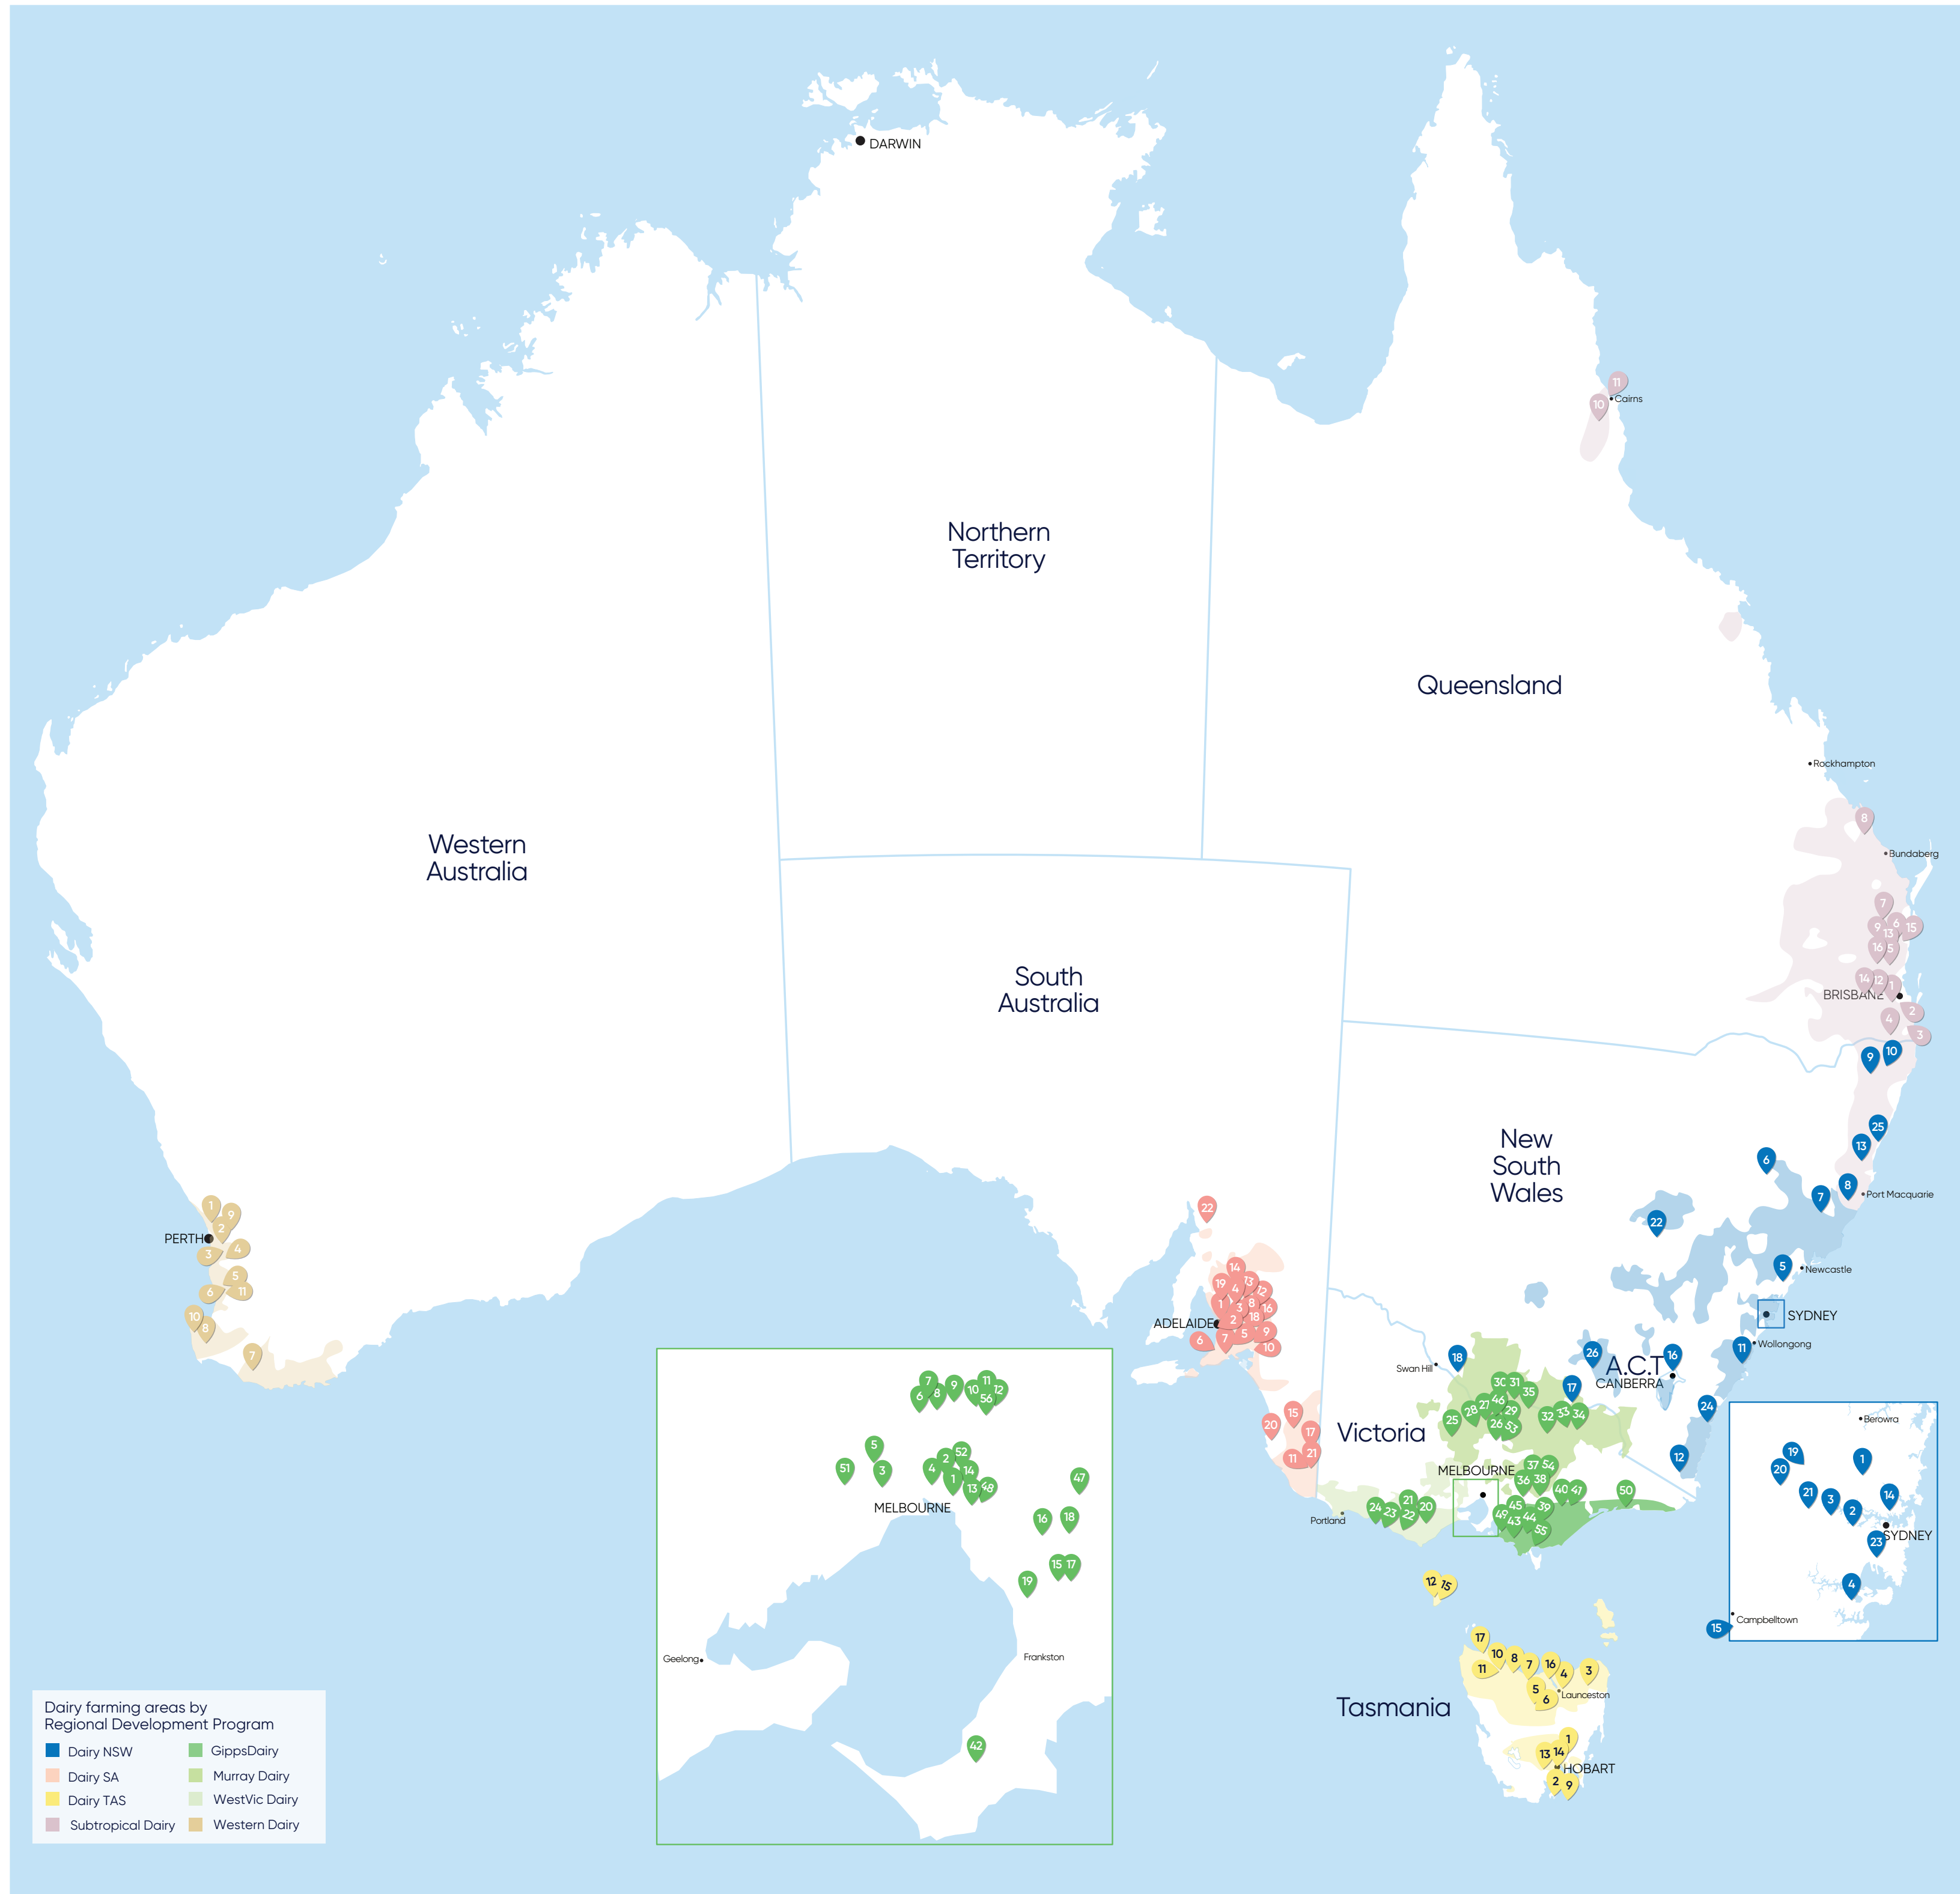

AUSTRALIAN DAIRY MANUFACTURING OVERVIEW

COMPANY PROCESSING LOCATIONS

Dairy farming areas by Regional Development Program

- Dairy NSW
- Dairy SA
- Dairy TAS
- Subtropical Dairy
- GippsDairy
- Murray Dairy
- WestVic Dairy
- Western Dairy

1. **NEW SOUTH WALES**
1. Sharma's Kitchen, Hornsby
  2. Lactalis Group, Lidcombe
  3. Bega Cheese, Wetherill Park
  4. Noumi, Taren Point
  5. Sara Lee Australia, Lisarow
  6. Peel Valley Milk, Tamworth
  7. Marrook Farm, Elands
  8. Sungrow Dairy, Wauchope
  9. Richmond Dairies, Casino
  10. Norco Co-operative, Lismore (2 sites inc. HO)
  11. South Coast Dairy, Berry
  12. Bega Cheese, Bega (2 sites inc. HO)
  13. Streets Ice Cream, Kempsey
  14. The a2 Milk Company, North Sydney (2 sites inc. HO)
  15. Country Valley, Picton
  16. Capital Chilled Foods, Canberra
  17. Riverina Dairy, Albury
  18. Jonesy's Dairy Fresh, Barham
  19. Green Valley Corporation, Shanes Park
  20. Bega Cheese, Penrith
  21. Saputo Dairy Australia, Erskine Park
  22. Little Big Dairy Company, Rawsonville
  23. Pepe Saya Butter Company, Tempe
  24. Tilba Real Dairy, Central Tilba
  25. Norco Co-operative, Raleigh
  26. Blue River Group, Wagga Wagga
3. **VICTORIA**
1. Saputo Dairy Australia, Southbank (HO)
  2. Bega Cheese, Docklands
  3. Saputo Dairy Australia, Laverton North
  4. Bega Cheese, Port Melbourne
  5. Bulla Dairy Foods, Derrimut (HO)
  6. Alba Cheese, Tullamarine
  7. Ferraro Dairy Foods, Tullamarine
  8. Fresh Cheese Company, Broadmeadows
  9. Procal Dairies, Campbellfield
  10. Jalna Dairy Foods, Thomastown
  11. Pantalica Cheese Company, Thomastown
  12. Florida Cheese, Thomastown
  13. Burra Foods, South Melbourne (HO)
  14. Fonterra Australia, Richmond (HO)
  15. Chobani Australia, Dandenong South
  16. Peters Ice Cream, Mulgrave
  17. Lemnos Foods, Dandenong South
  18. Lactalis Group, Rowville
  19. Bega Cheese, Chelsea Heights
  20. Bulla Dairy Foods, Colac (2 sites)
  21. Camperdown Dairy Company, Camperdown
  22. Fonterra Australia, Cobden
  23. Saputo Dairy Australia, Allansford
  24. Bega Cheese, Koroit
  25. Lactalis Group, Bendigo
  26. Bega Cheese, Tatura
  27. Australian Consolidated Milk, Kyabram
  28. Fonterra Australia, Stanhope
  29. Freedom Foods Group, Shepparton
  30. Bega Cheese, Strathmerton
  31. Saputo Dairy Australia, Cobram
  32. Milawa Cheese Co, Milawa
  33. Saputo Dairy Australia, Kiewa
  34. Gundowring Fine Foods, Gundowring
  35. Boosey Creek Cheese, Boosey
  36. Lactalis Group, Longwarry
  37. Jindi Cheese, Jindivick
  38. Fonterra Australia, Darnum
  39. Bega Cheese, Morwell
  40. Maffra Cheese Company, Tinamba
  41. Saputo Dairy Australia, Maffra
  42. Red Hill Cheese, Red Hill
  43. Burra Foods, Korumburra
  44. Saputo Dairy Australia, Leongatha
  45. Berry's Creek Gourmet Cheese, Poowong
  46. Kyvalley Dairy, Kyabram
  47. Fonterra Australia, Bayswater
  48. Ballantyne Foods, South Melbourne
  49. Bassine Speciality Cheeses, Bass
  50. Gippsland Jersey, Jindivick
  51. Nature's Dairy Australia, Truganina
  52. St David Dairy, Fitzroy
  53. Tatura Milk Industries, Tatura
  54. Tarago River Cheese, Neerim South
  55. VPlus Dairy, Toora
  56. That's Amore Cheese, Thomastown