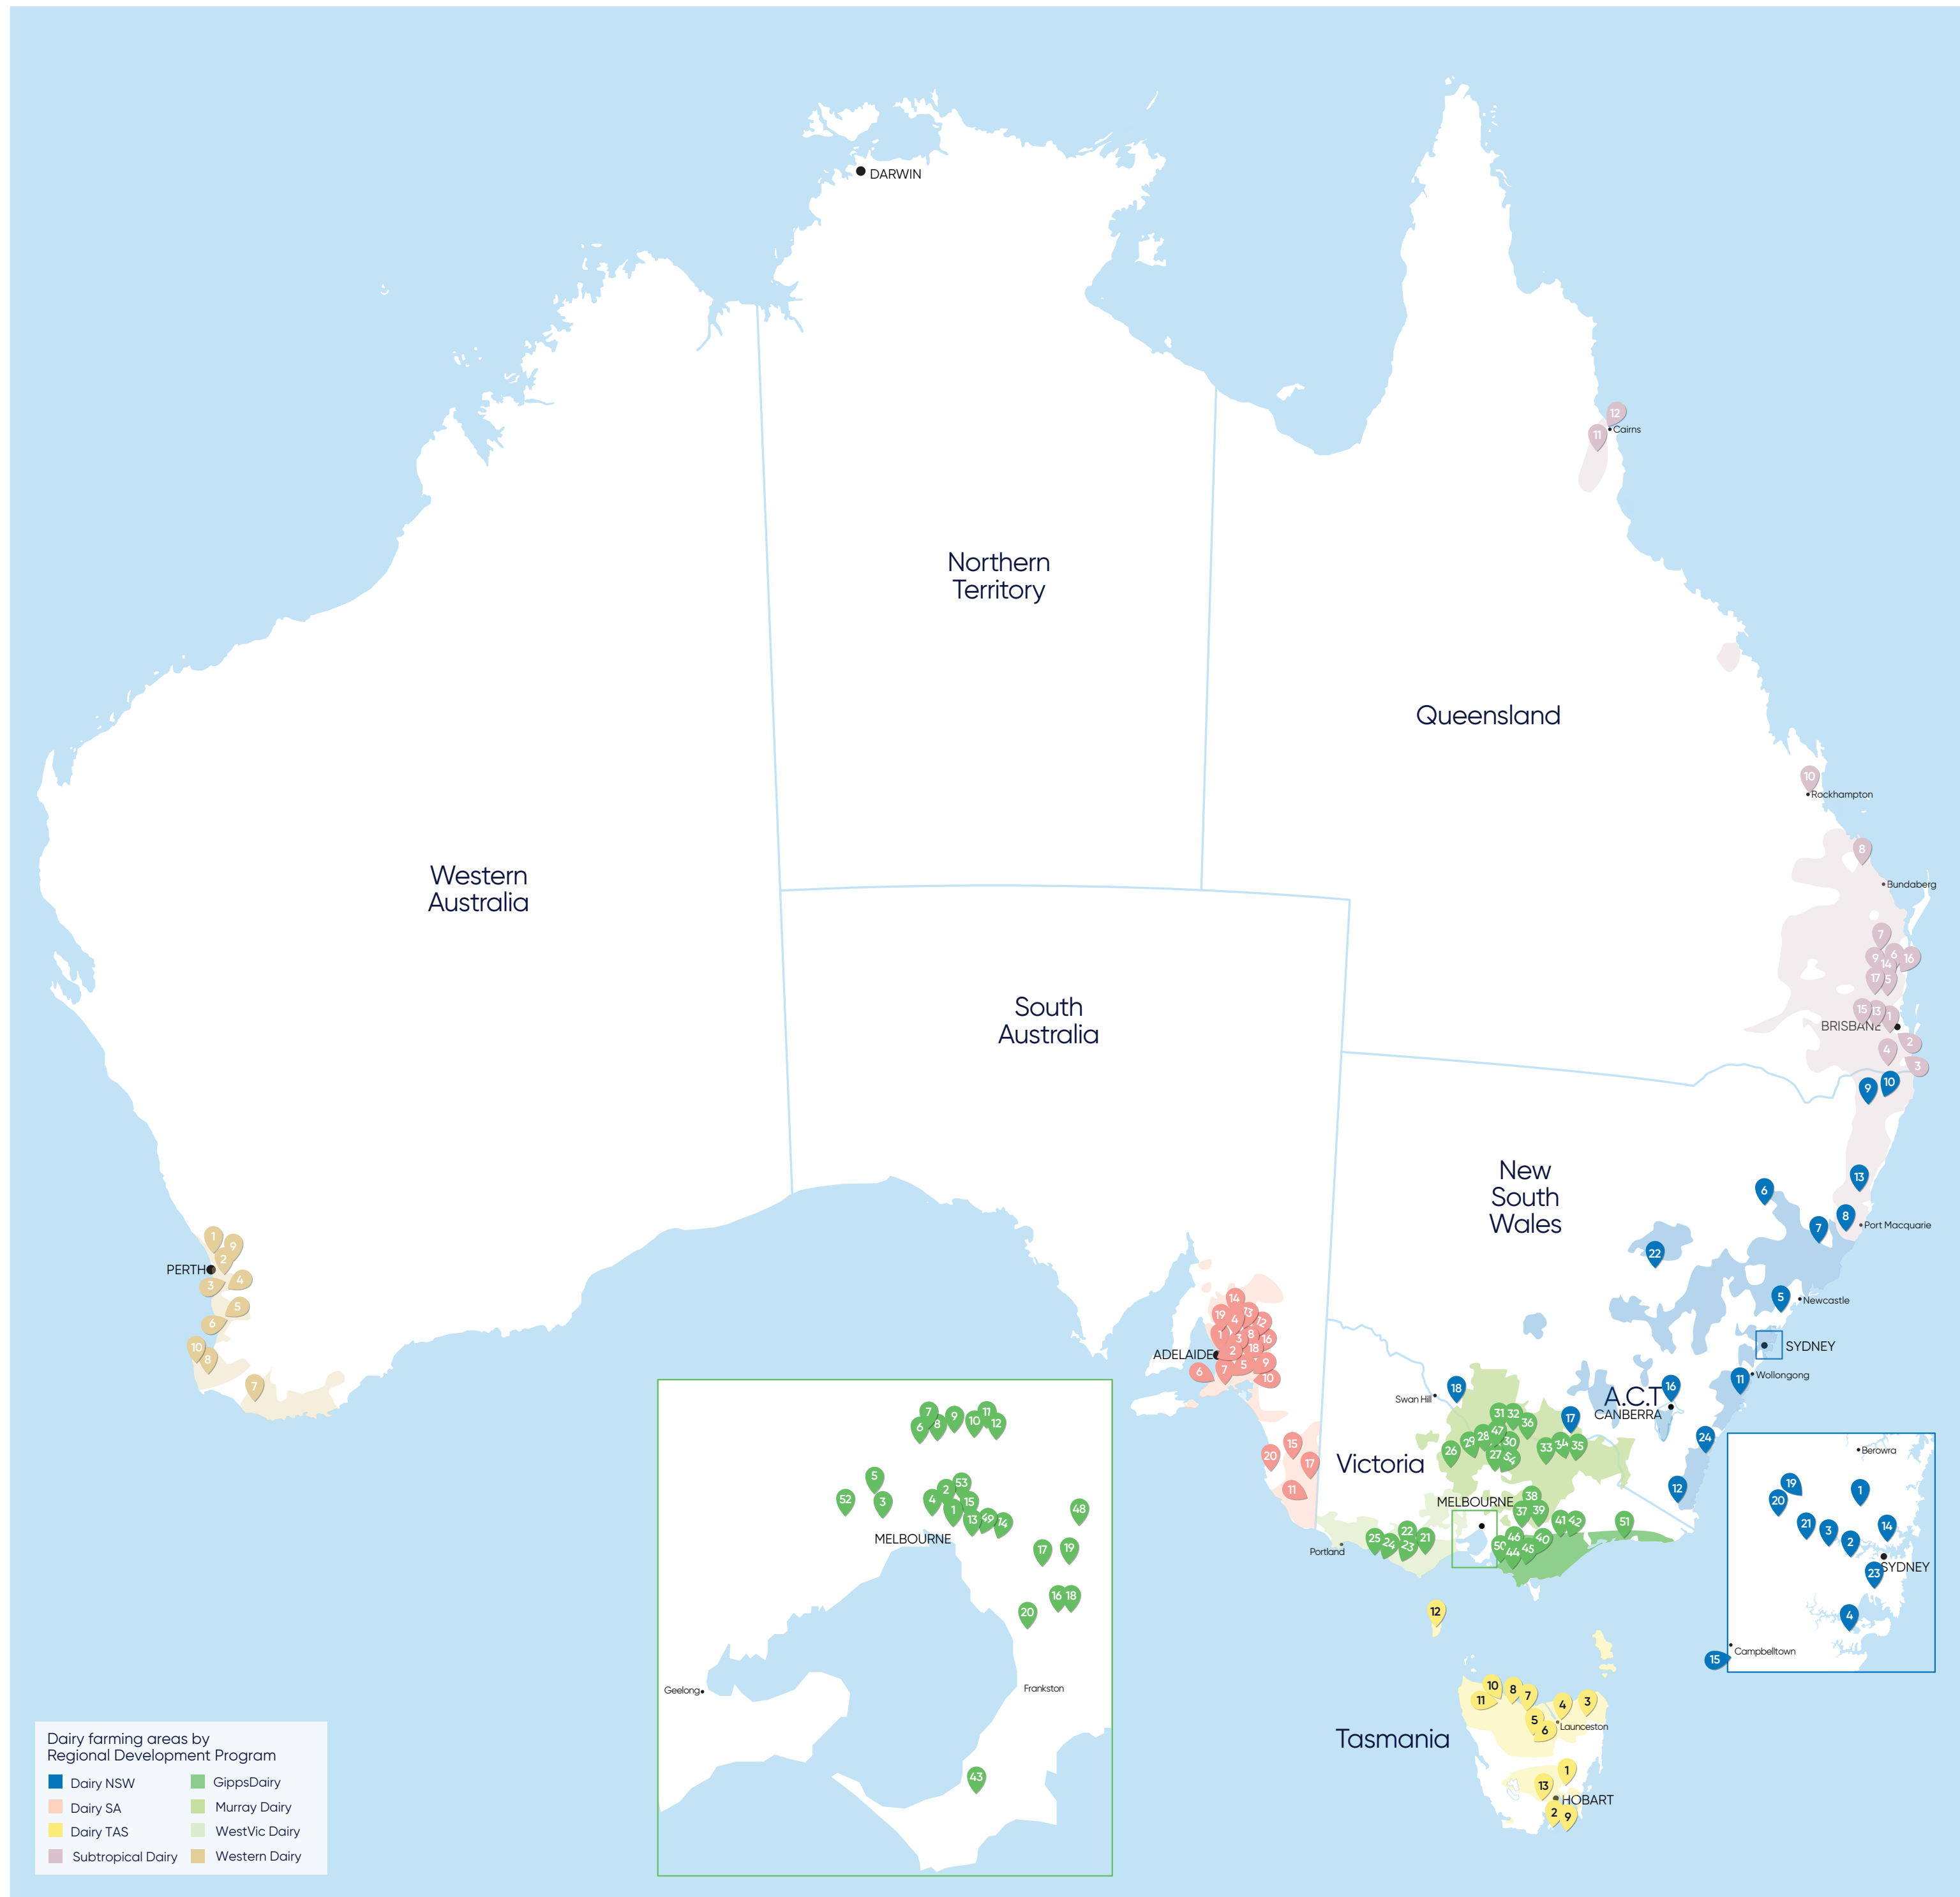

AUSTRALIAN DAIRY MANUFACTURING OVERVIEW

COMPANY PROCESSING LOCATIONS

	Milk	Cheese	Butter/AMF	Fresh Dairy	Whey/Powders	Ice Cream
NEW SOUTH WALES						
1	✓	✓	✓	✓		
2	✓	✓	✓	✓		
3	✓	✓	✓	✓		
4	✓	✓	✓	✓		
5	✓	✓	✓	✓		
6	✓	✓	✓	✓		
7	✓	✓	✓	✓		
8	✓	✓	✓	✓		
9	✓	✓	✓	✓		
10	✓	✓	✓	✓	✓	
11	✓	✓	✓	✓		
12	✓	✓	✓	✓		
13	✓	✓	✓	✓		✓
14	✓	✓	✓	✓		
15	✓	✓	✓	✓		
16	✓	✓	✓	✓		
17	✓	✓	✓	✓		
18	✓	✓	✓	✓		
19	✓	✓	✓	✓		
20	✓	✓	✓	✓		
21	✓	✓	✓	✓		
22	✓	✓	✓	✓		
23	✓	✓	✓	✓		
24	✓	✓	✓	✓		
VICTORIA						
1	✓	✓	✓	✓		
2	✓	✓	✓	✓		
3	✓	✓	✓	✓		
4	✓	✓	✓	✓		
5	✓	✓	✓	✓		
6	✓	✓	✓	✓		
7	✓	✓	✓	✓		
8	✓	✓	✓	✓		
9	✓	✓	✓	✓		
10	✓	✓	✓	✓		
11	✓	✓	✓	✓		
12	✓	✓	✓	✓		
13	✓	✓	✓	✓		
14	✓	✓	✓	✓		✓
15	✓	✓	✓	✓		
16	✓	✓	✓	✓		
17	✓	✓	✓	✓		
18	✓	✓	✓	✓		
19	✓	✓	✓	✓		
20	✓	✓	✓	✓		
21	✓	✓	✓	✓		
22	✓	✓	✓	✓		
23	✓	✓	✓	✓		
24	✓	✓	✓	✓		
25	✓	✓	✓	✓		
26	✓	✓	✓	✓		
27	✓	✓	✓	✓		
28	✓	✓	✓	✓		
29	✓	✓	✓	✓		
30	✓	✓	✓	✓		
31	✓	✓	✓	✓		
32	✓	✓	✓	✓		
33	✓	✓	✓	✓		
34	✓	✓	✓	✓		
35	✓	✓	✓	✓		
36	✓	✓	✓	✓		
37	✓	✓	✓	✓		
38	✓	✓	✓	✓		
39	✓	✓	✓	✓		
40	✓	✓	✓	✓		
41	✓	✓	✓	✓		
42	✓	✓	✓	✓		
43	✓	✓	✓	✓		
44	✓	✓	✓	✓		
45	✓	✓	✓	✓		
46	✓	✓	✓	✓		
47	✓	✓	✓	✓		
48	✓	✓	✓	✓		
49	✓	✓	✓	✓		
50	✓	✓	✓	✓		
51	✓	✓	✓	✓		
52	✓	✓	✓	✓		
53	✓	✓	✓	✓		
54	✓	✓	✓	✓		